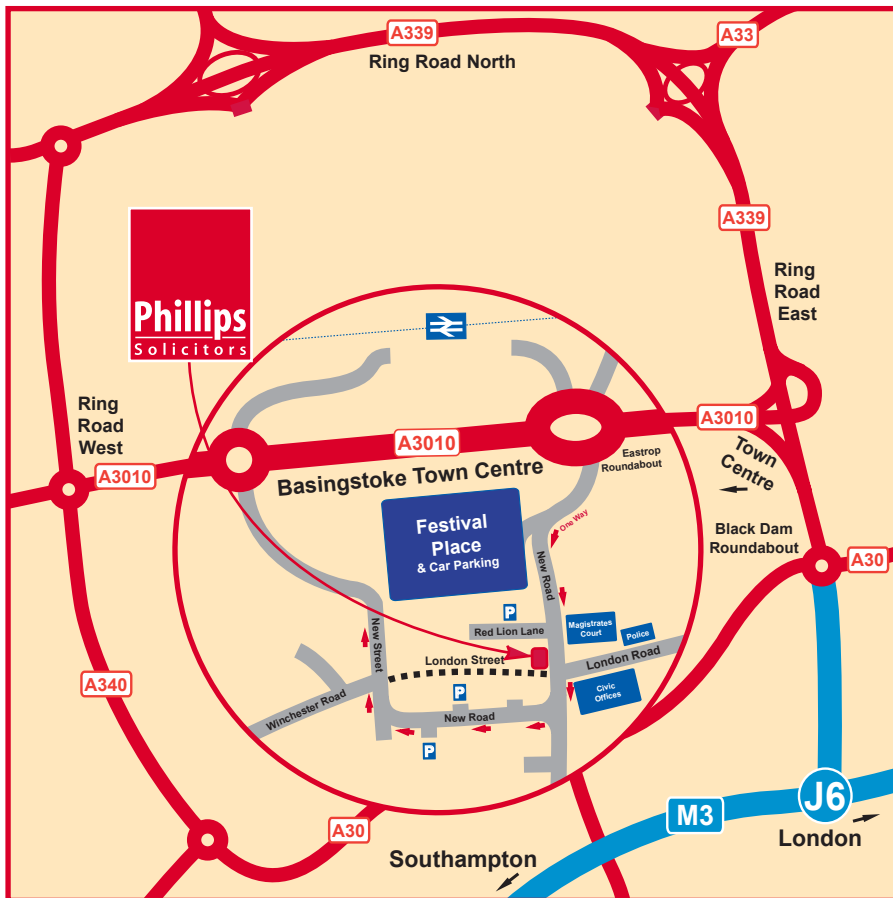

HOW TO FIND PHILLIPS SOLICITORS

TOWN GATE
38 London Street
Basingstoke
RG21 7NY

Tel: 01256 460830
Fax: 01256 364333/854638
Email: legal@phillips-law.co.uk

www.phillips-law.co.uk

ROAD

M3 (J6) 1.5 Miles

By road from M3: exit at junction 6, take left lane heading towards town centre. At Black Dam roundabout take 2nd exit onto A339 Ring Road East. Filter left onto A3010 towards town centre.

M4 (J11) 15 Miles

By road from M4: exit at junction 11, follow A33 to Basingstoke, bear left onto A339 Ring Road East then turn onto A3010 towards town centre.

From A3010

Approach Eastrop roundabout, take first exit, signposted Top of Town, into New Road. Go past Festival Place on the right, turn right into Red Lion Lane, to the surface car park. Phillips is on corner of New Road (traffic lights) and London Street (pedestrianised).

RAIL

London Waterloo 40 - 60 Minutes
Southampton 30 - 45 Minutes

By rail: Phillips is a 15 minute walk from Basingstoke Station, through the shopping centre.